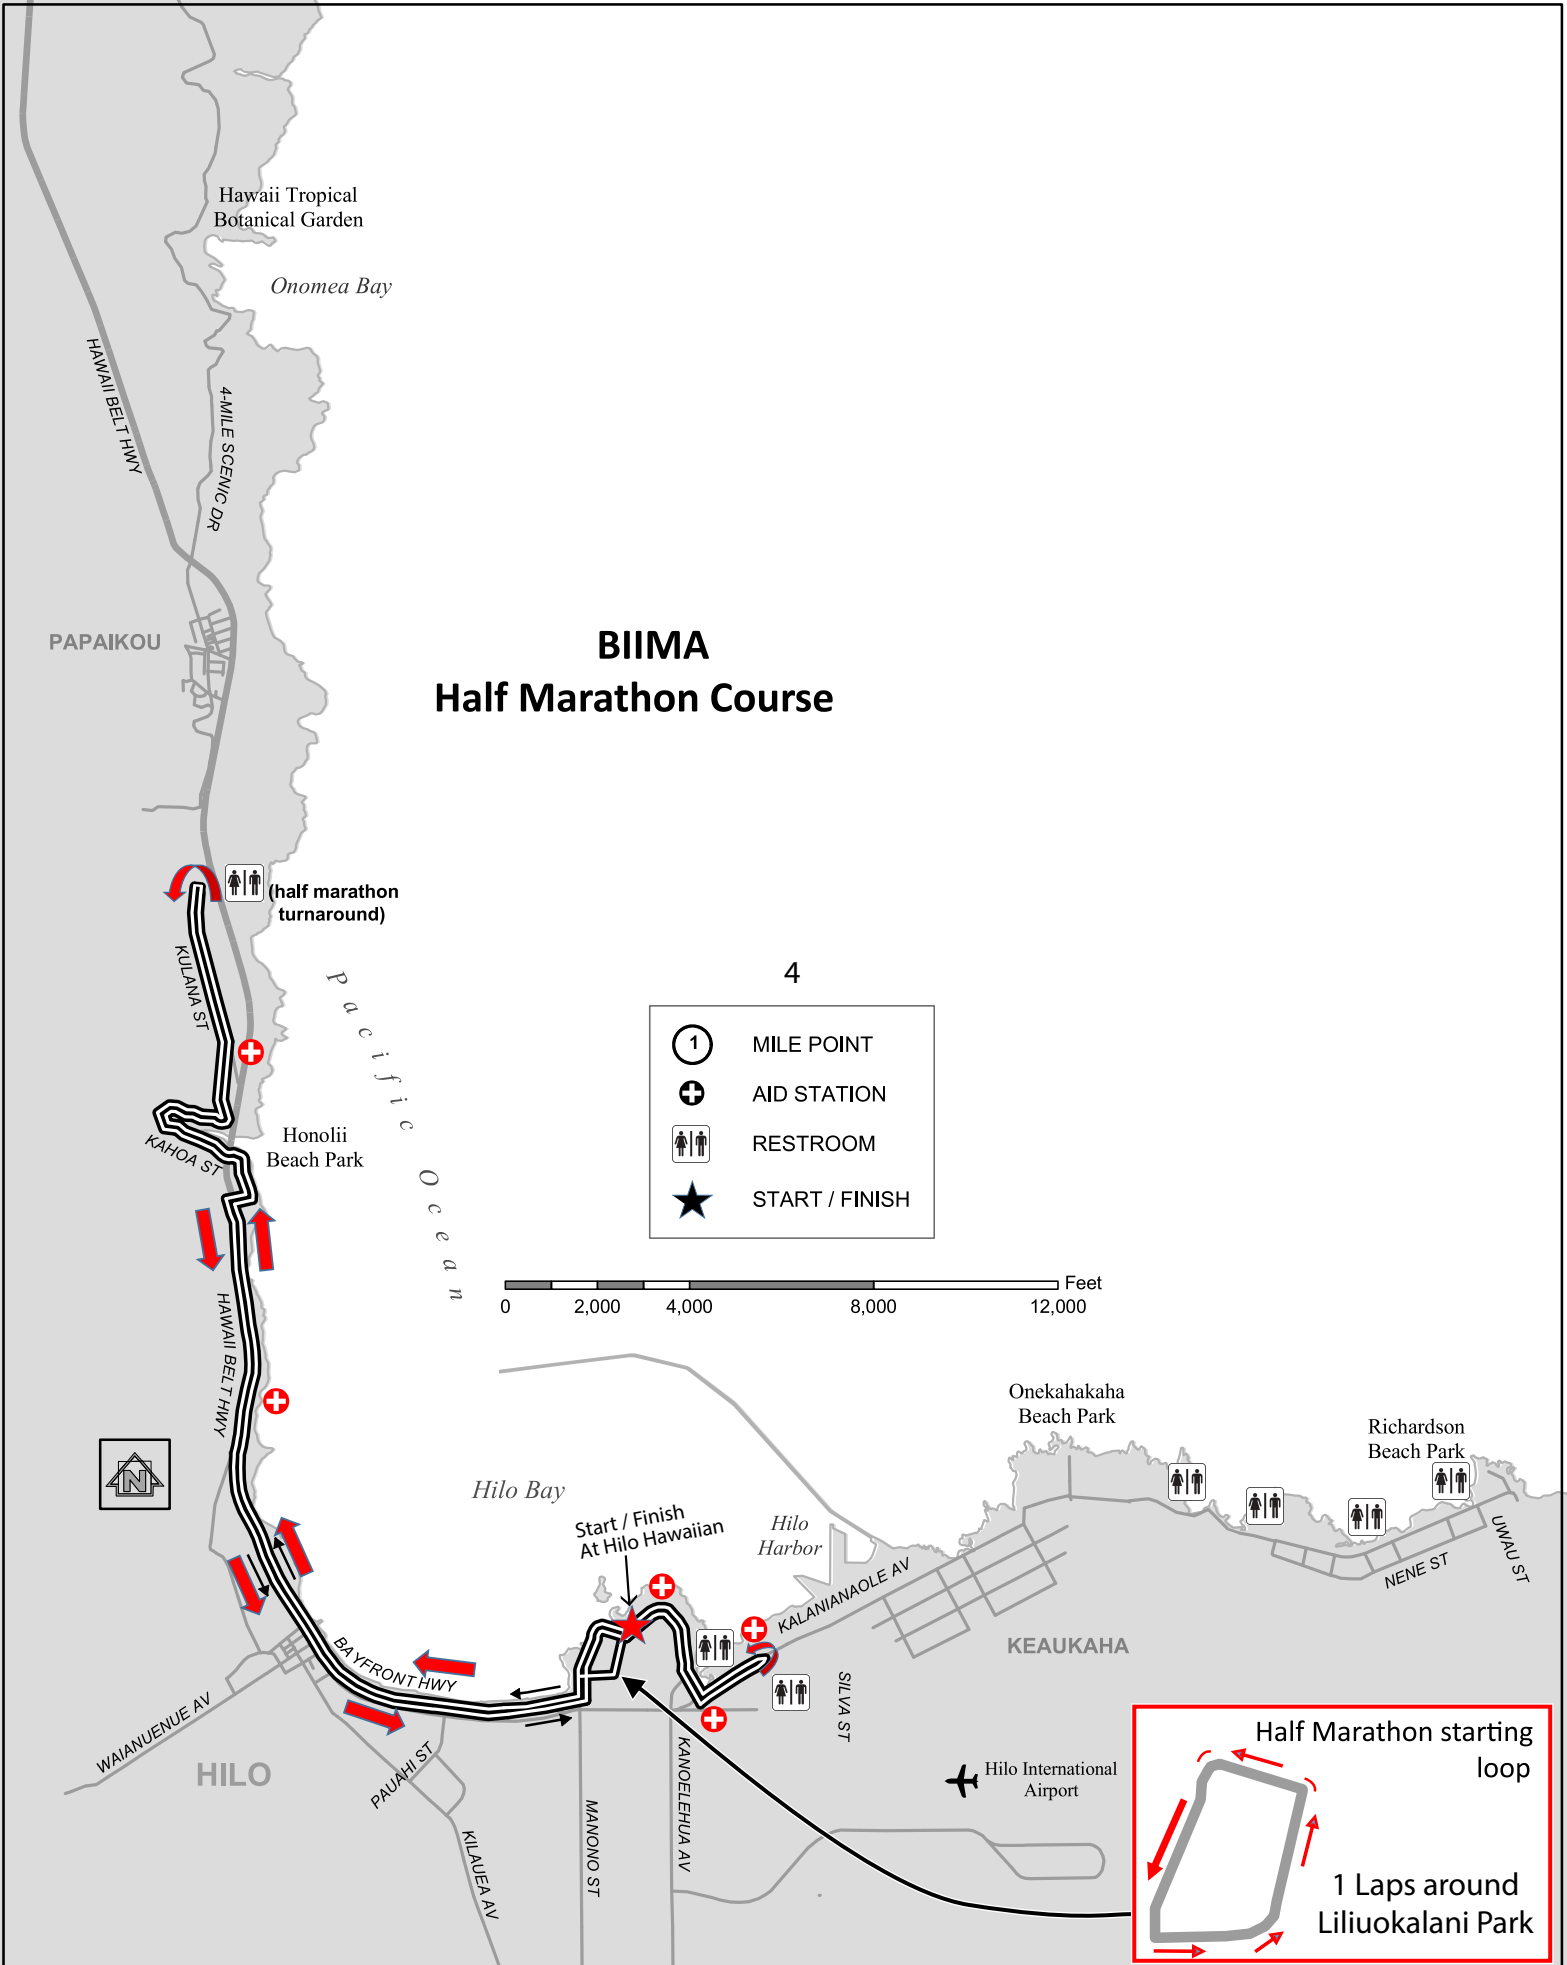

BIIMA Half Marathon Course

4

	MILE POINT
	AID STATION
	RESTROOM
	START / FINISH

Half Marathon starting loop

1 Laps around Liliuokalani Park