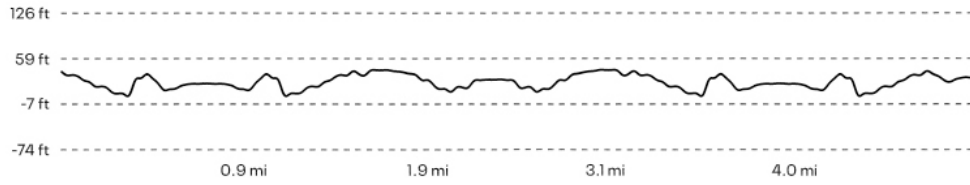

Elevation

Start 42 ft Max 44 ft Gain 133 ft

- MILE POINT
- AID STATION
- RESTROOM
- START / FINISH

10K

HILO HAWAIIAN Start/Finish

Hilo, HI 961-0061