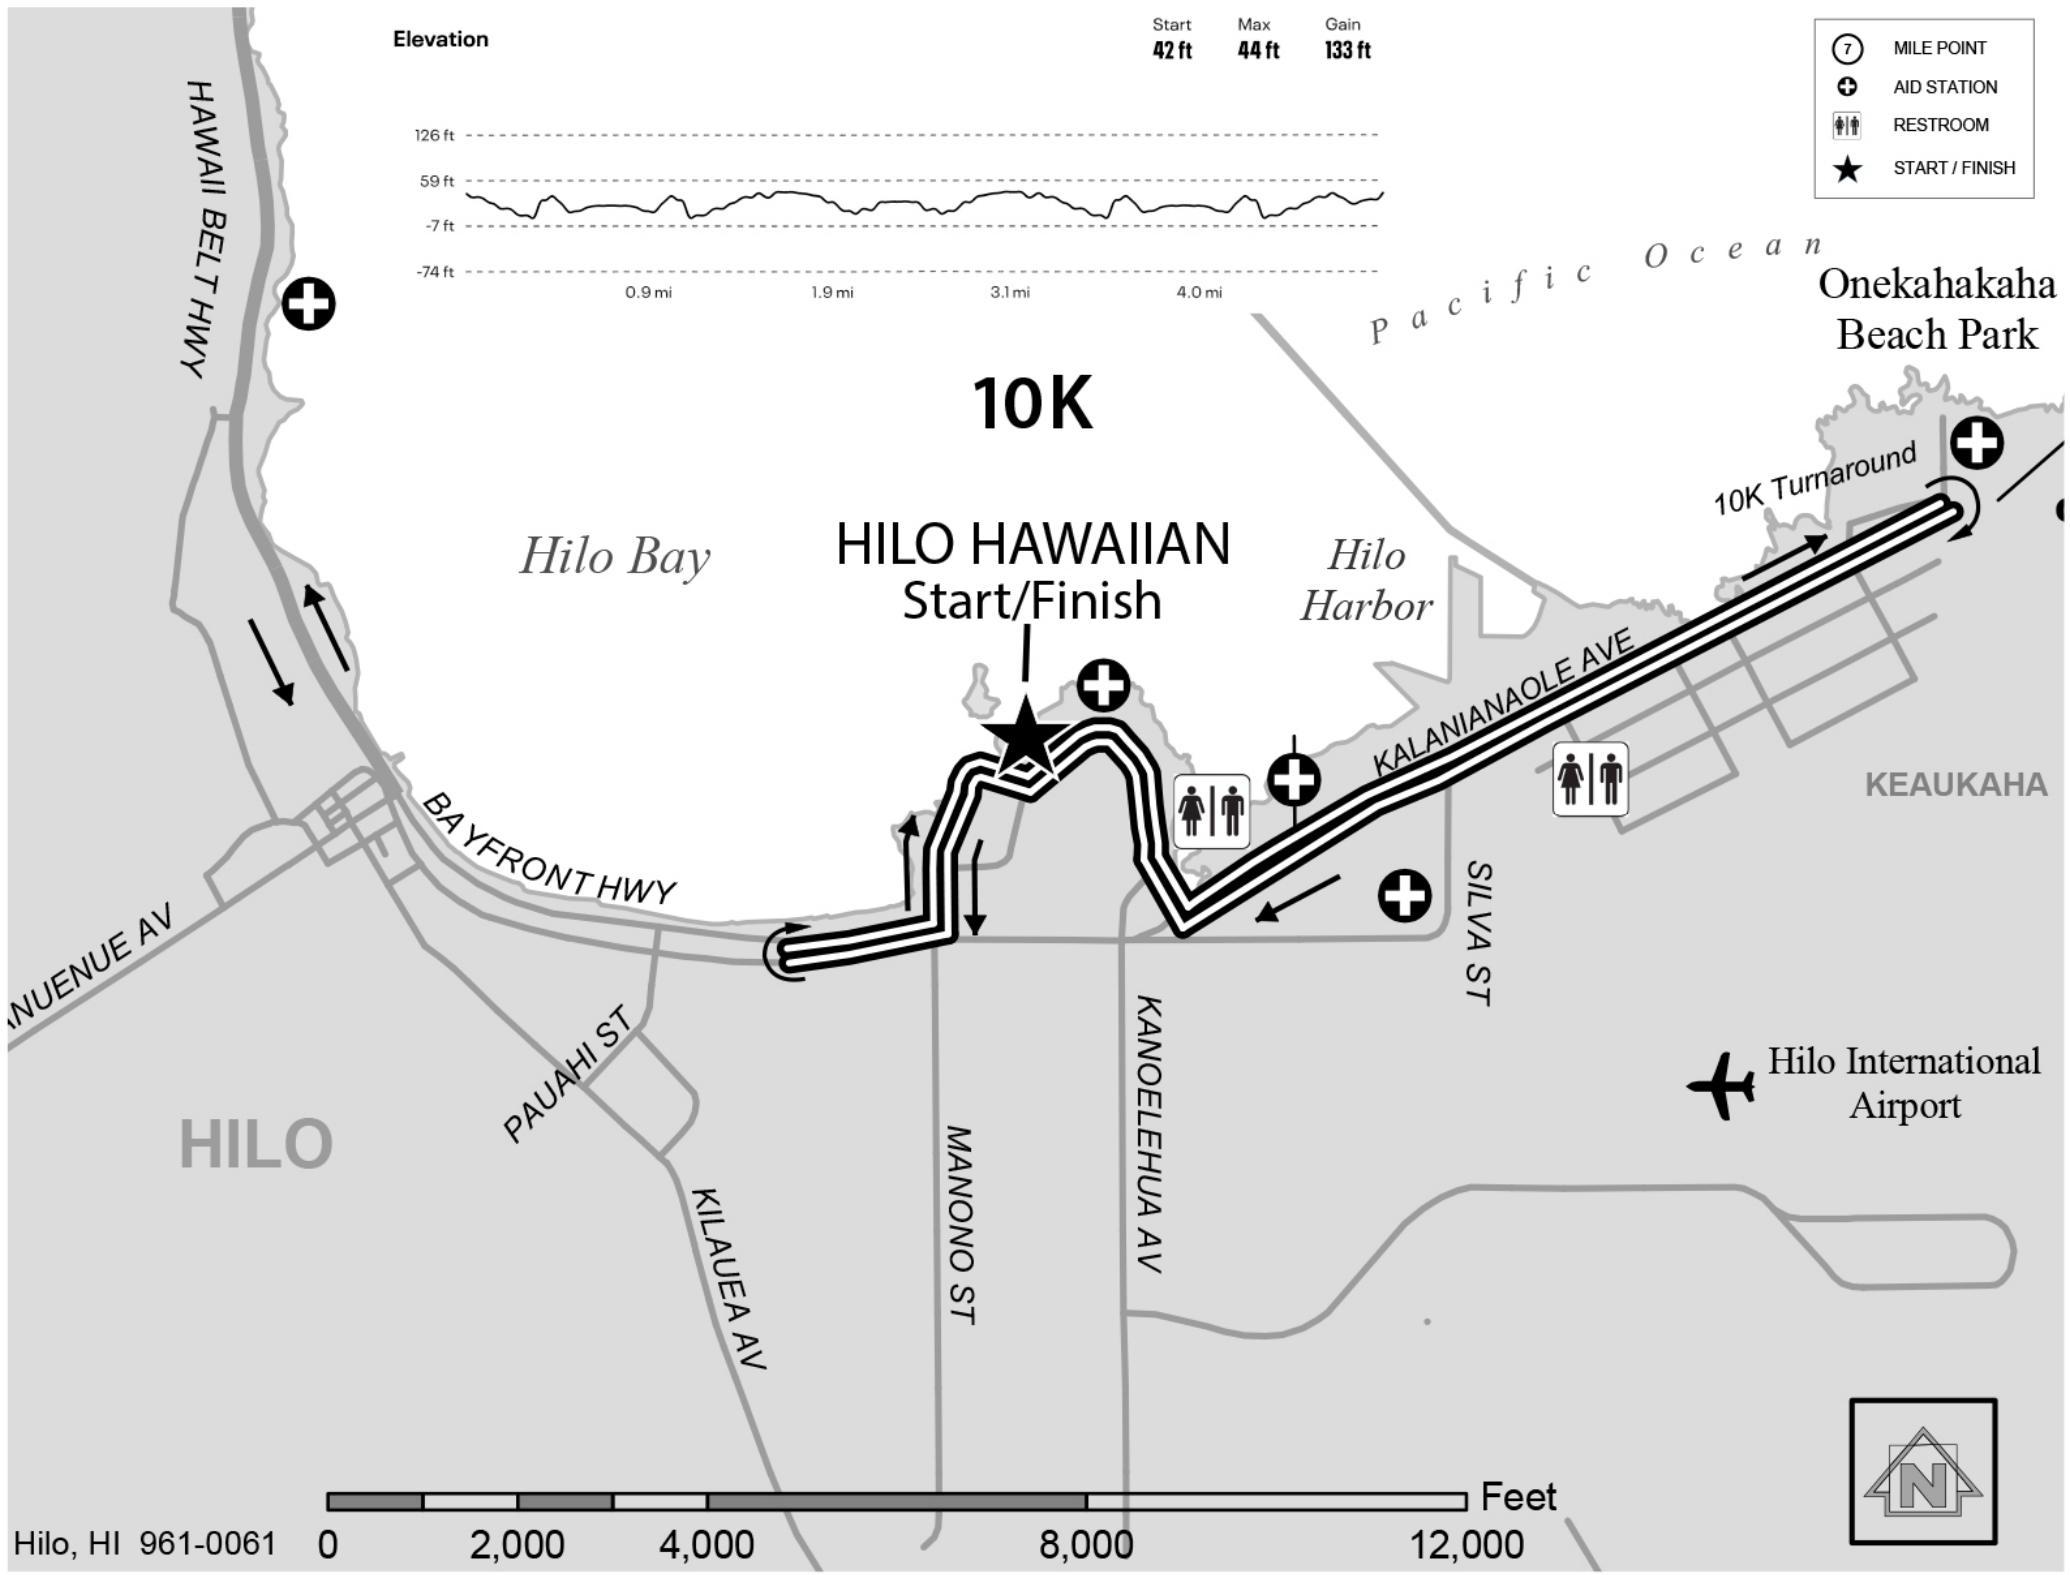

Elevation

Start 42 ft Max 44 ft Gain 133 ft

- MILE POINT
- AID STATION
- RESTROOM
- START / FINISH

10K

HILO HAWAIIAN Start/Finish

Hilo, HI 961-0061