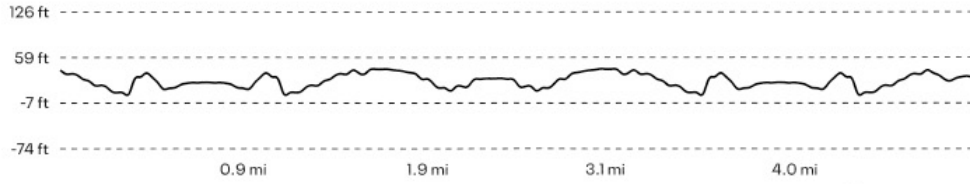

Elevation

Start 42 ft Max 44 ft Gain 133 ft

- MILE POINT
- AID STATION
- RESTROOM
- START / FINISH

2 MILE FUN WALK

HILO HAWAIIAN Start/Finish

Hilo, HI 961-0061