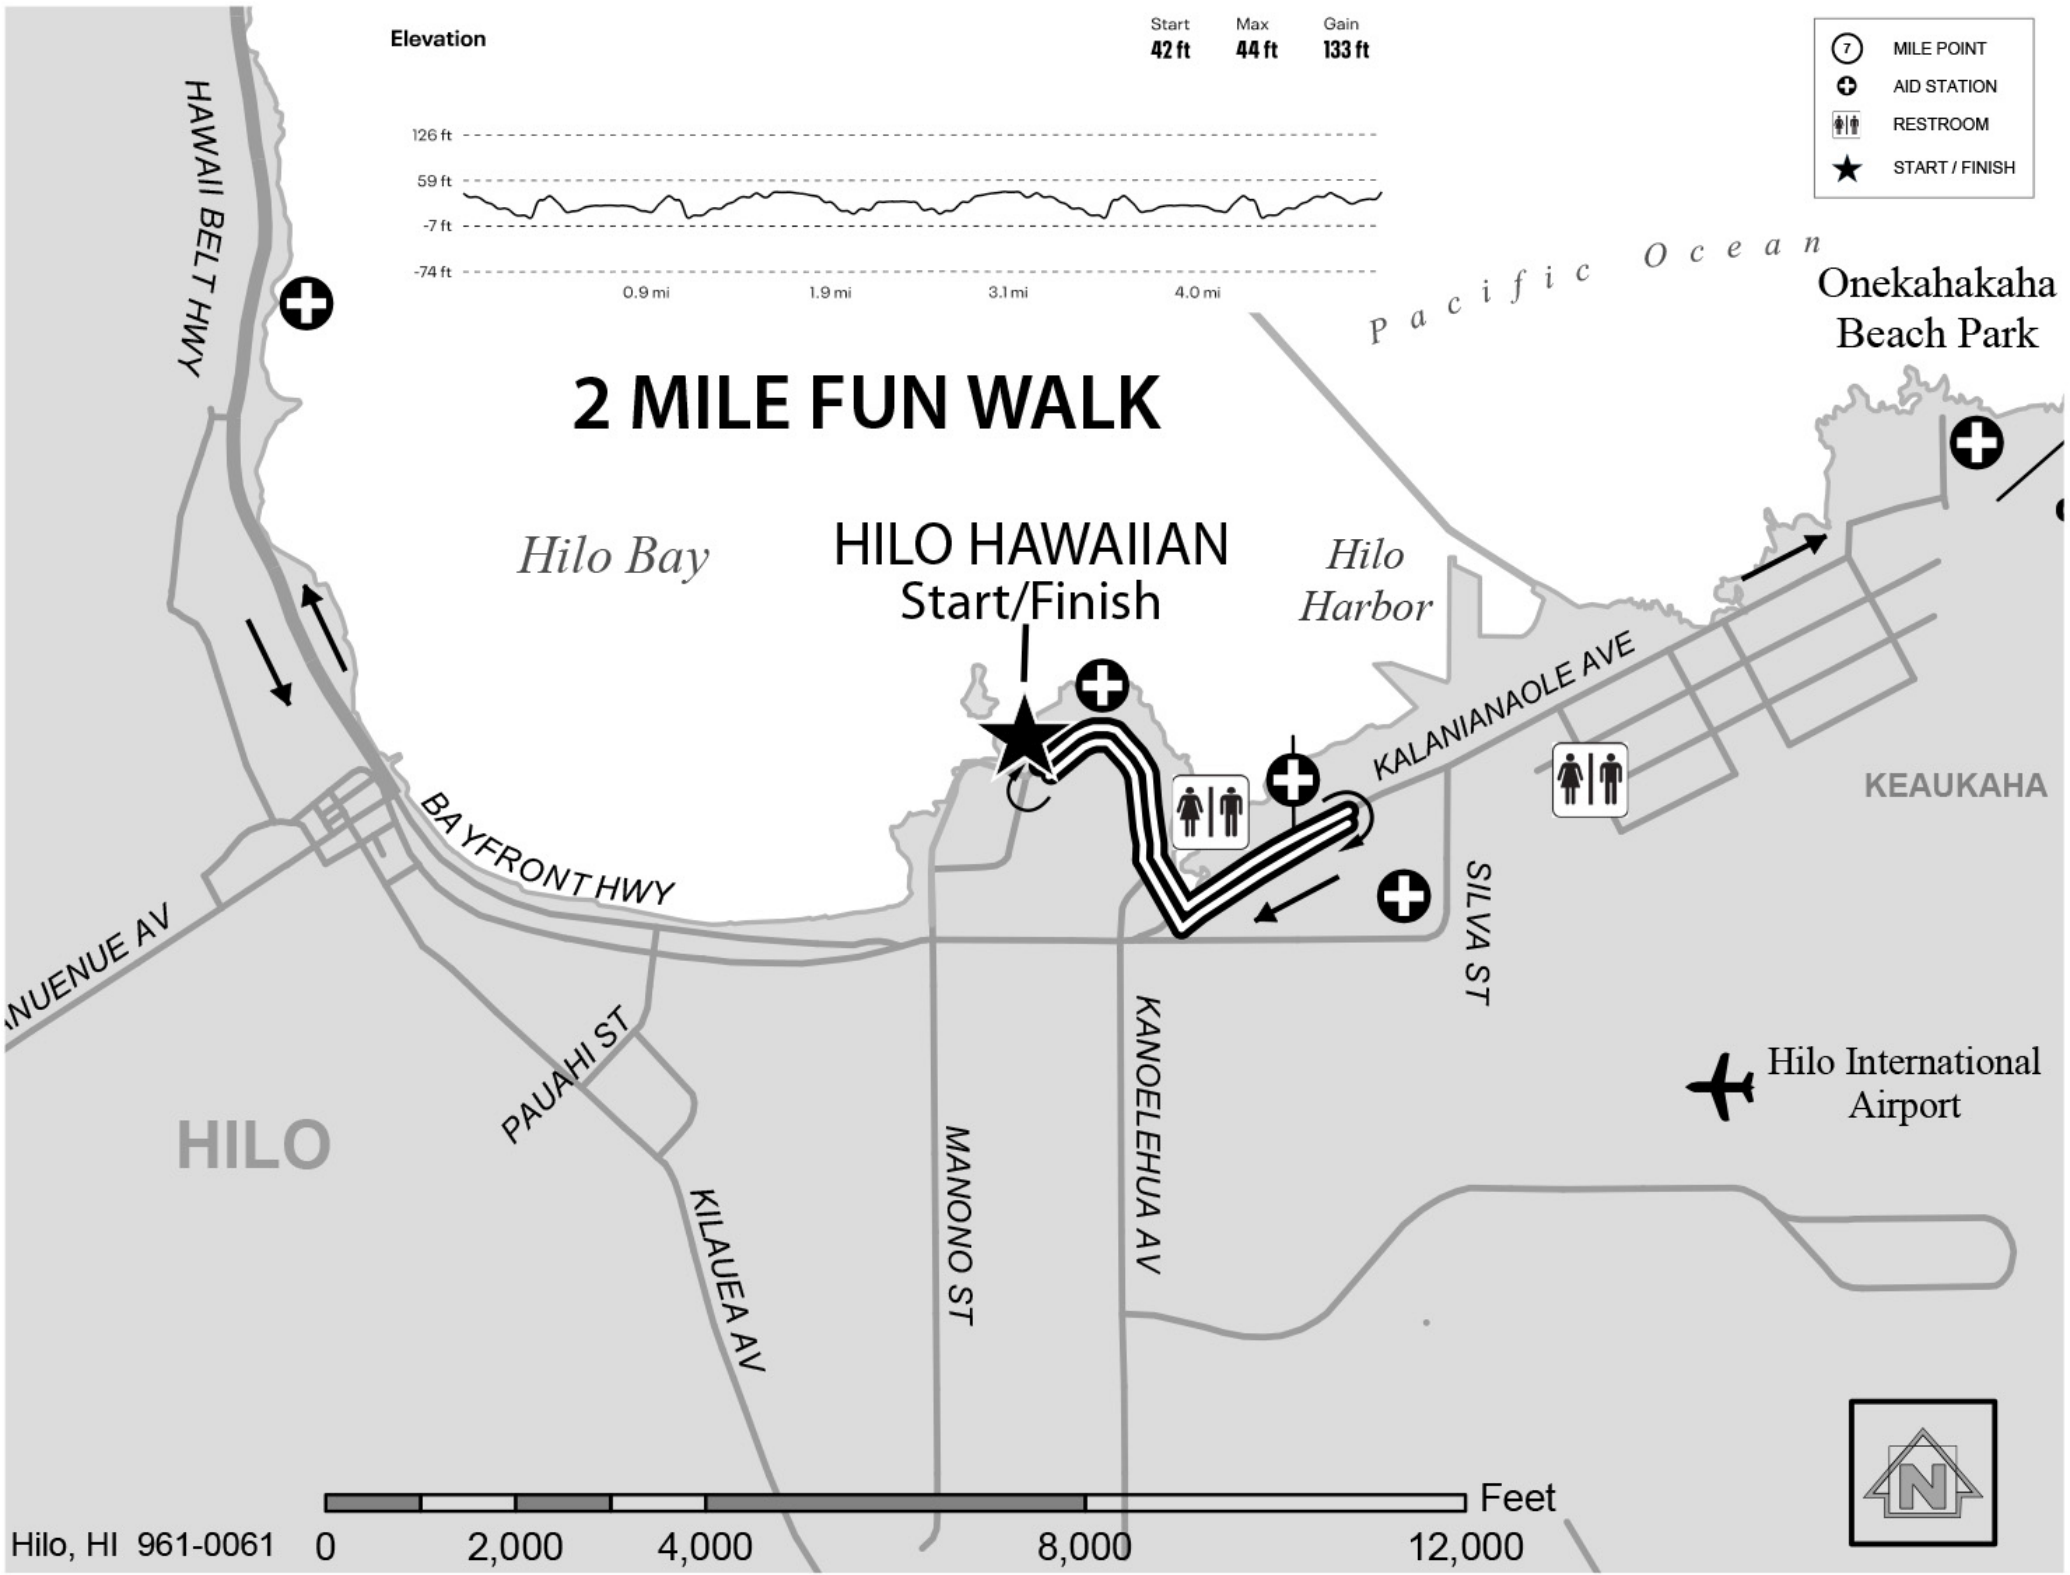

Elevation

Start 42 ft Max 44 ft Gain 133 ft

- MILE POINT
- AID STATION
- RESTROOM
- START / FINISH

2 MILE FUN WALK

HILO HAWAIIAN Start/Finish

Hilo, HI 961-0061